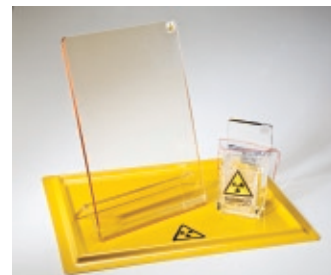

RADIATION SAFETY EQUIPMENT—
**WHAT YOU NEED.
WHEN YOU NEED IT.
ALL UNDER ONE ROOF!**

SAFETY FIRST:

PerkinElmer is proud to offer you better controls to incorporate within your lab environment. We offer a variety of radiation safety equipment including shields, safety trays and tray liners, midi-boxes, waste bags and bins, available from PerkinElmer.

Additional information is available at
www.perkinelmer.com/radsafetyequipment.